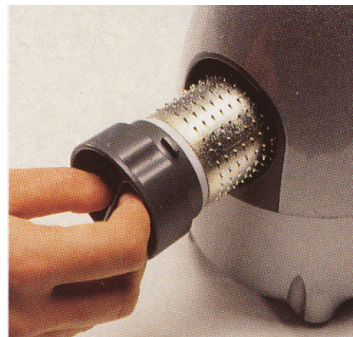

OMCAN INC.

Telephone: 1-800-465-0234

Fax: (905) 607-0234

Email: sales@omcan.com

Website: www.omcan.com

Follow us to keep up to date with the latest news and offers

2015.E.O.E