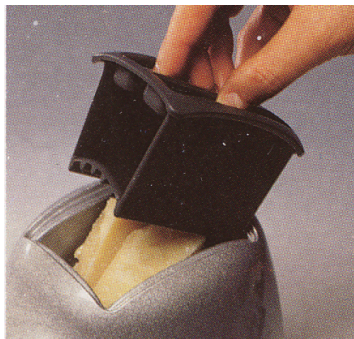

OMCAN INC.

Telephone: 1-800-465-0234

Fax: (905) 607-0234

Email: sales@omcan.com

Website: www.omcan.com

Follow us to keep up to date with the latest news and offers

2015.E.O.E